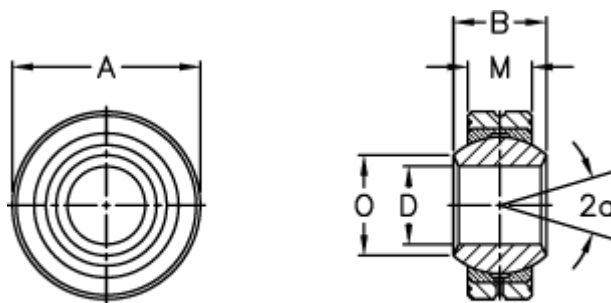

Article number: 03401040

Description: Fluro Rod end GLXS 40

Measures

Str. 3-4 uden smørerille

A	= 87
a (degrees)	= 16
B	= 49
D	= 40
Dynamic load C (kN)	= 116
M	= 35
O	= 44.2
Permissible rpm	= 290

Static load C0 (kN)	= 693
Weight	= 1400